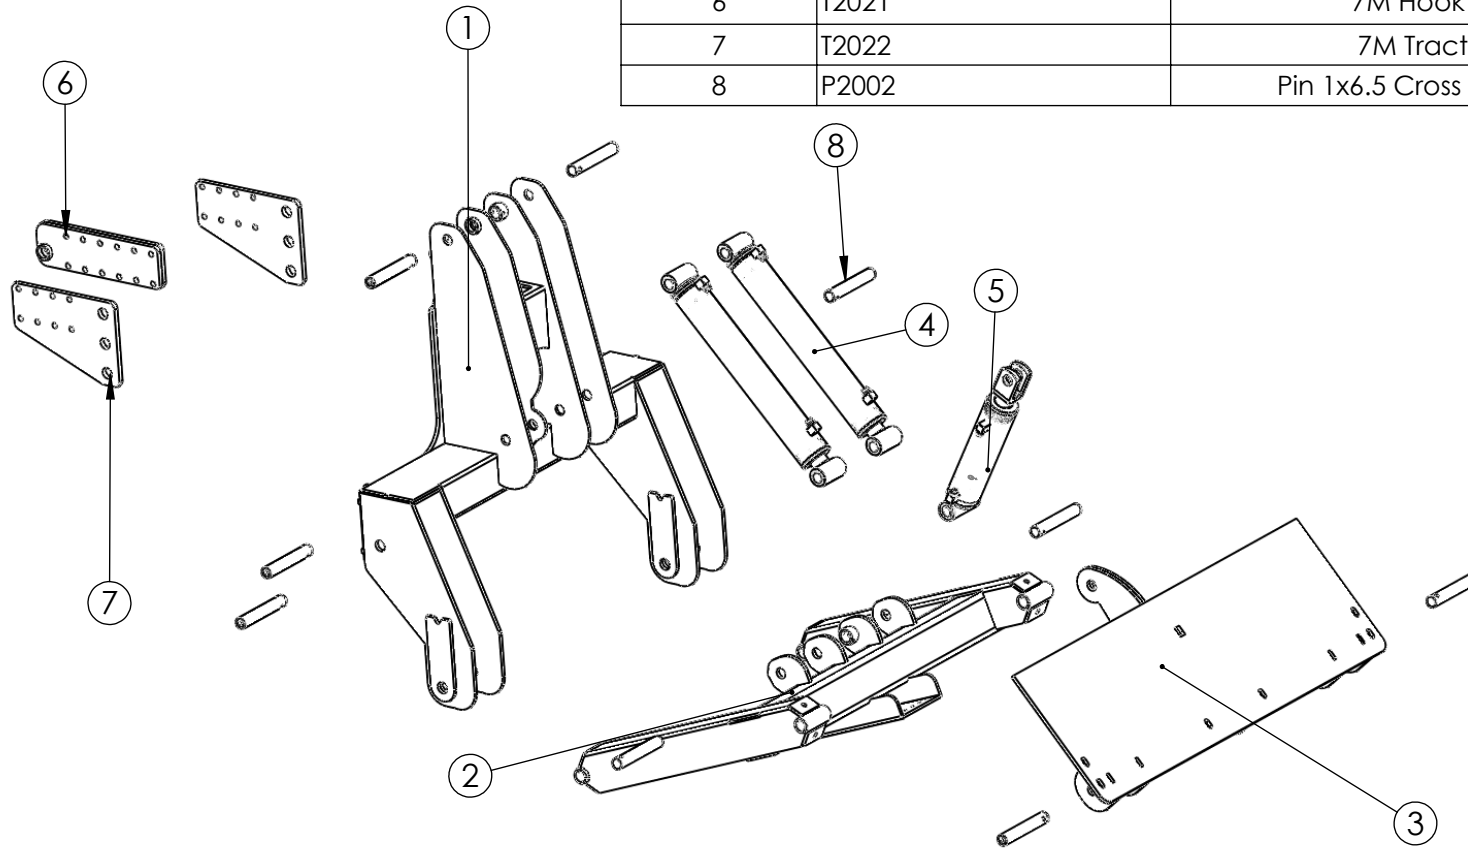

DATE 8/26/2005

7M

ITEM NO.	PART NUMBER	DESCRIPTION	QTY.
1	T2017	7M Frame	1
2	T2019	7M Arm	1
3	T2018	7M Attachment	1
4	S1024	Cylinder L=39.125"	2
5	T1002	Cylinder L=23.5	1
6	T2021	7M Hook up link	1
7	T2022	7M Tractor Link	2
8	P2002	Pin 1x6.5 Cross Hole Grease	9